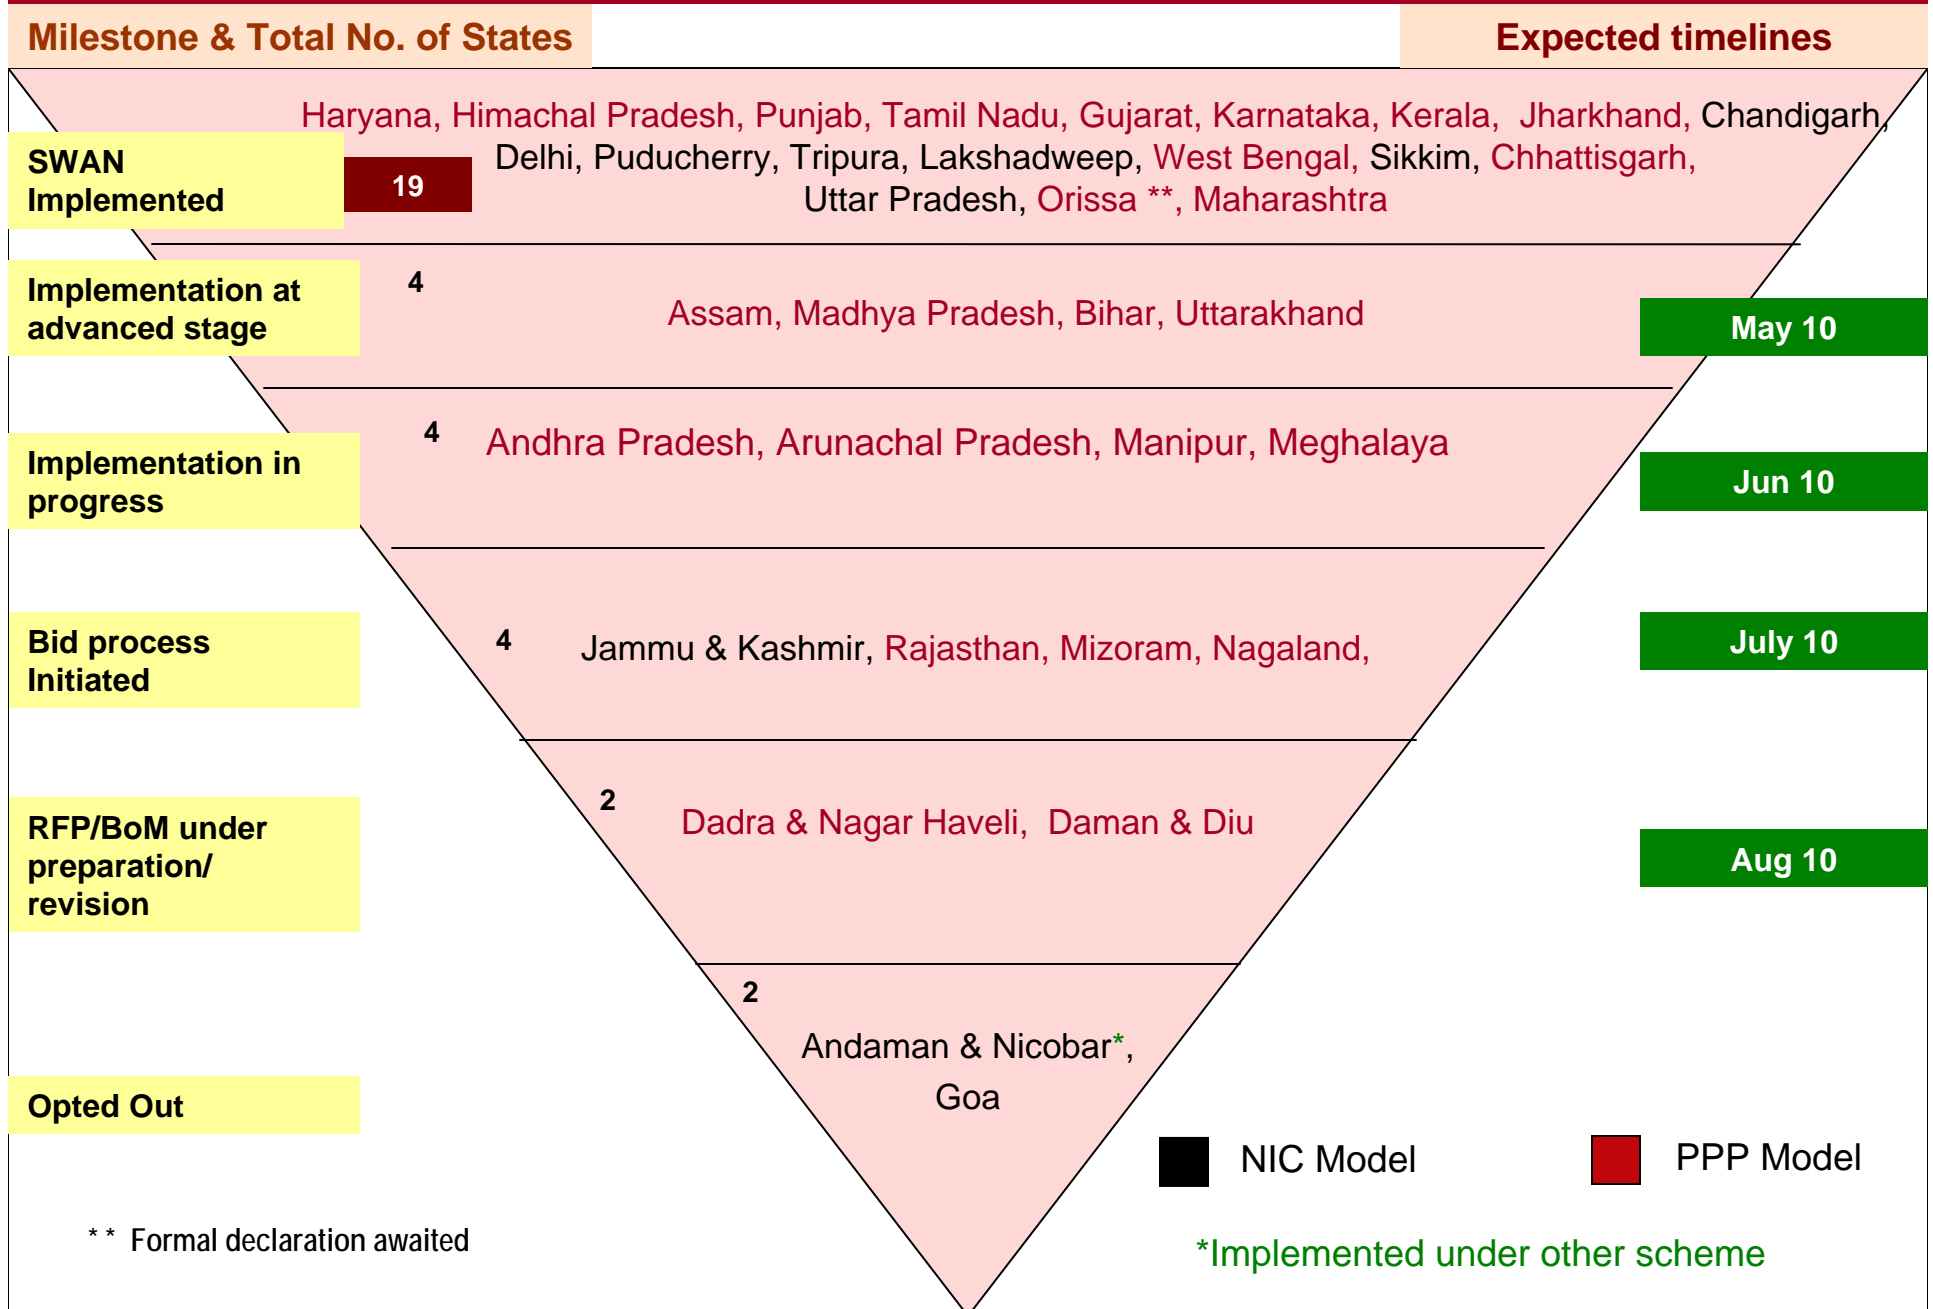

# SWAN Implementation Status

As on 30<sup>th</sup> April, 2010

# SWAN IMPLEMENTATION STATUS ACROSS INDIA – 30<sup>th</sup> April 2010